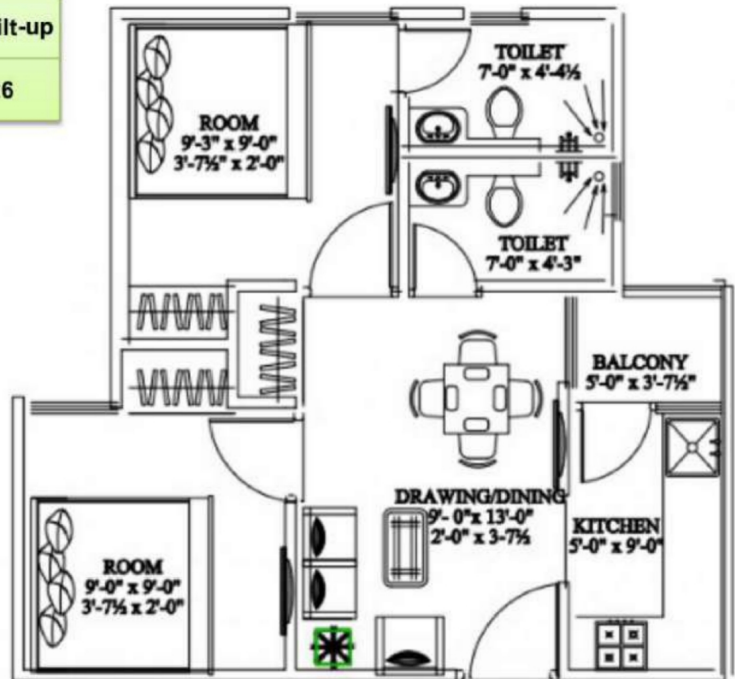

शुभ्रिय एमरल्ड
सुधियों कल जहौं
1 & 2 BHK Smart Homes

2 BHK FLOOR PLAN:

2 BHK	
Block-A	
Built up	Super built-up
461.77	553.26

LOCATION OF THE PROJECT:

KhasraNo 2080/690,2081/694,2082/695 , MAHAPURA , JAIPUR, Rajasthan 302029