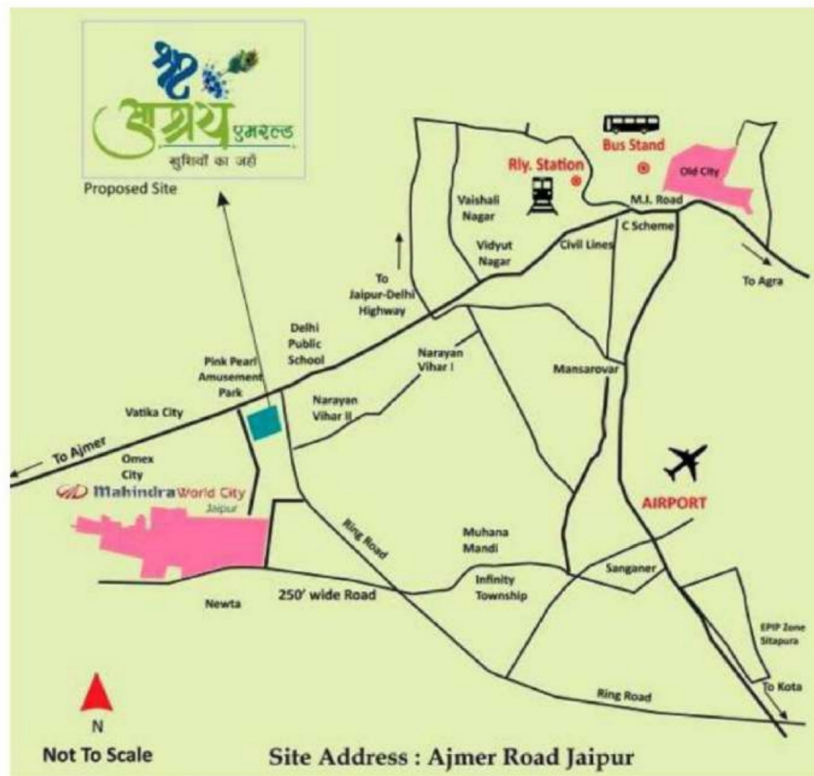

शुभ्रिय एमरल्ड
सुधियों कल जहौं
1 & 2 BHK Smart Homes

2 BHK FLOOR PLAN:

2 BHK	
Block-A	
Built up	Super built-up
461.77	553.26

LOCATION OF THE PROJECT:

KhasraNo 2080/690,2081/694,2082/695 , MAHAPURA , JAIPUR, Rajasthan 302029